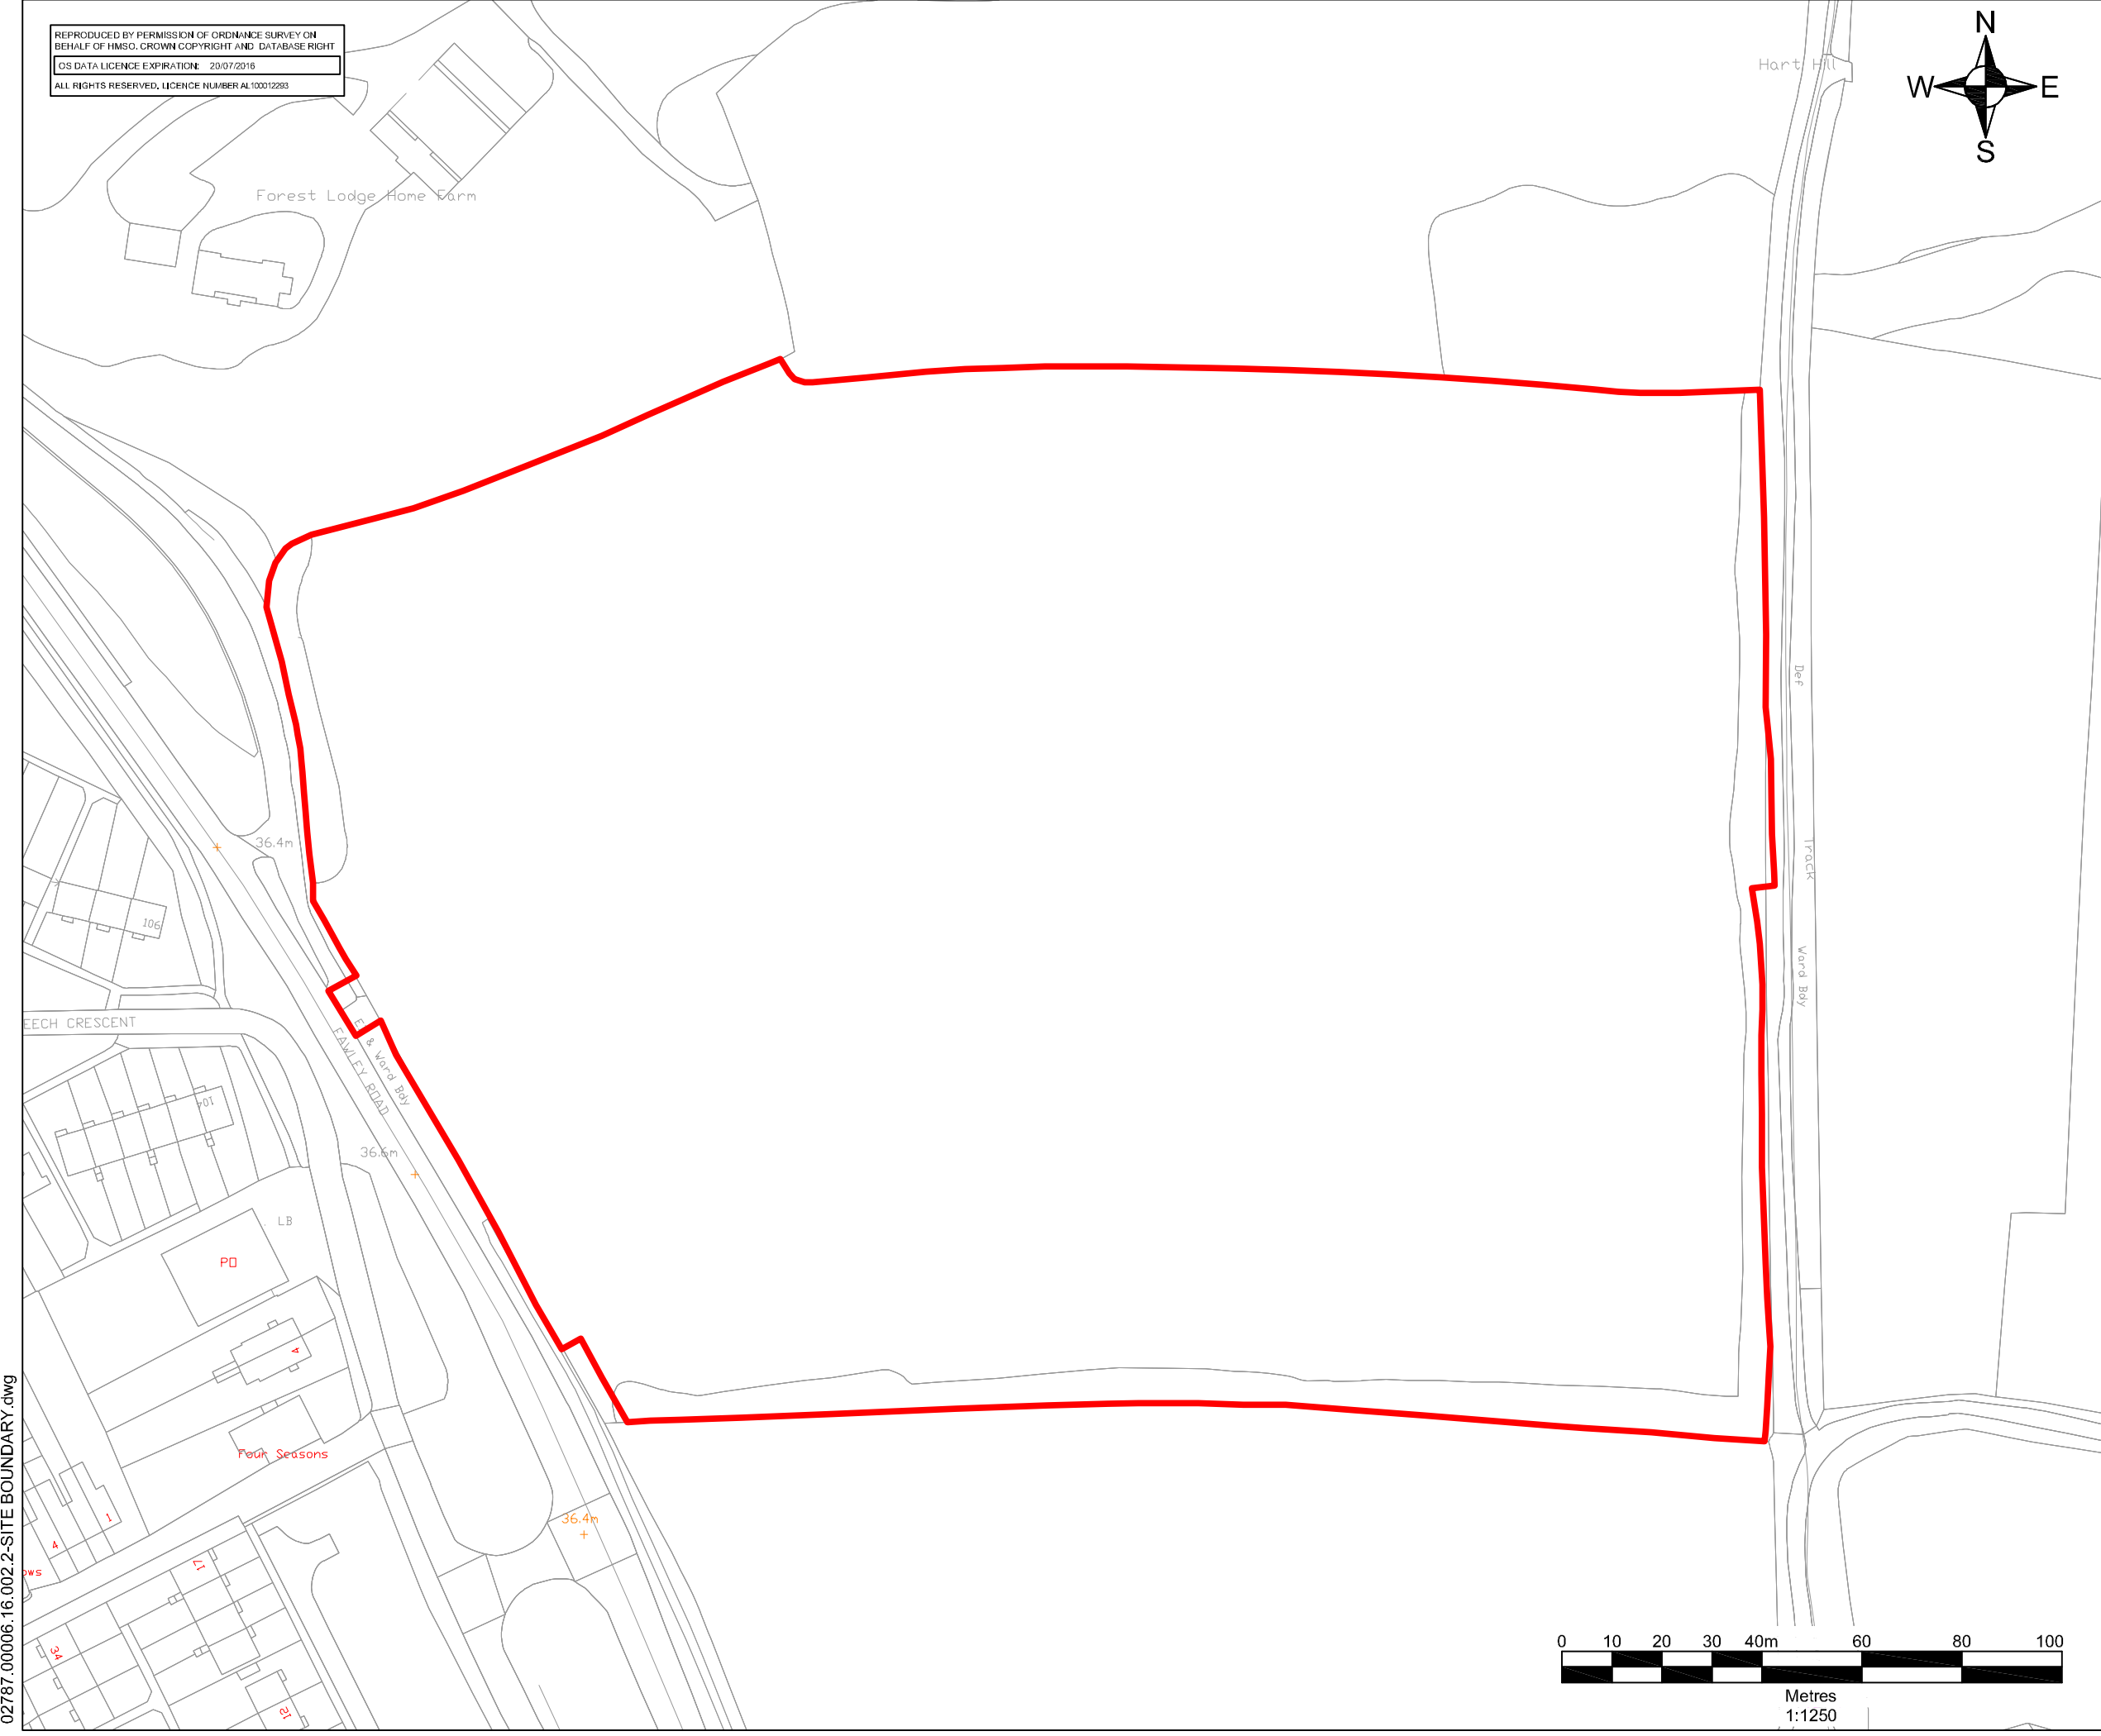

REPRODUCED BY PERMISSION OF ORDNANCE SURVEY ON BEHALF OF HMSO, CROWN COPYRIGHT AND DATABASE RIGHT
OS DATA LICENCE EXPIRES: 20/07/2016
ALL RIGHTS RESERVED, LICENCE NUMBER AL100012293

LEGEND

 SITE BOUNDARY

002 Rev 1

Scale 1:1250@A3 Date MARCH 2016

02787.00006.16.002.2-SITE BOUNDARY.dwg